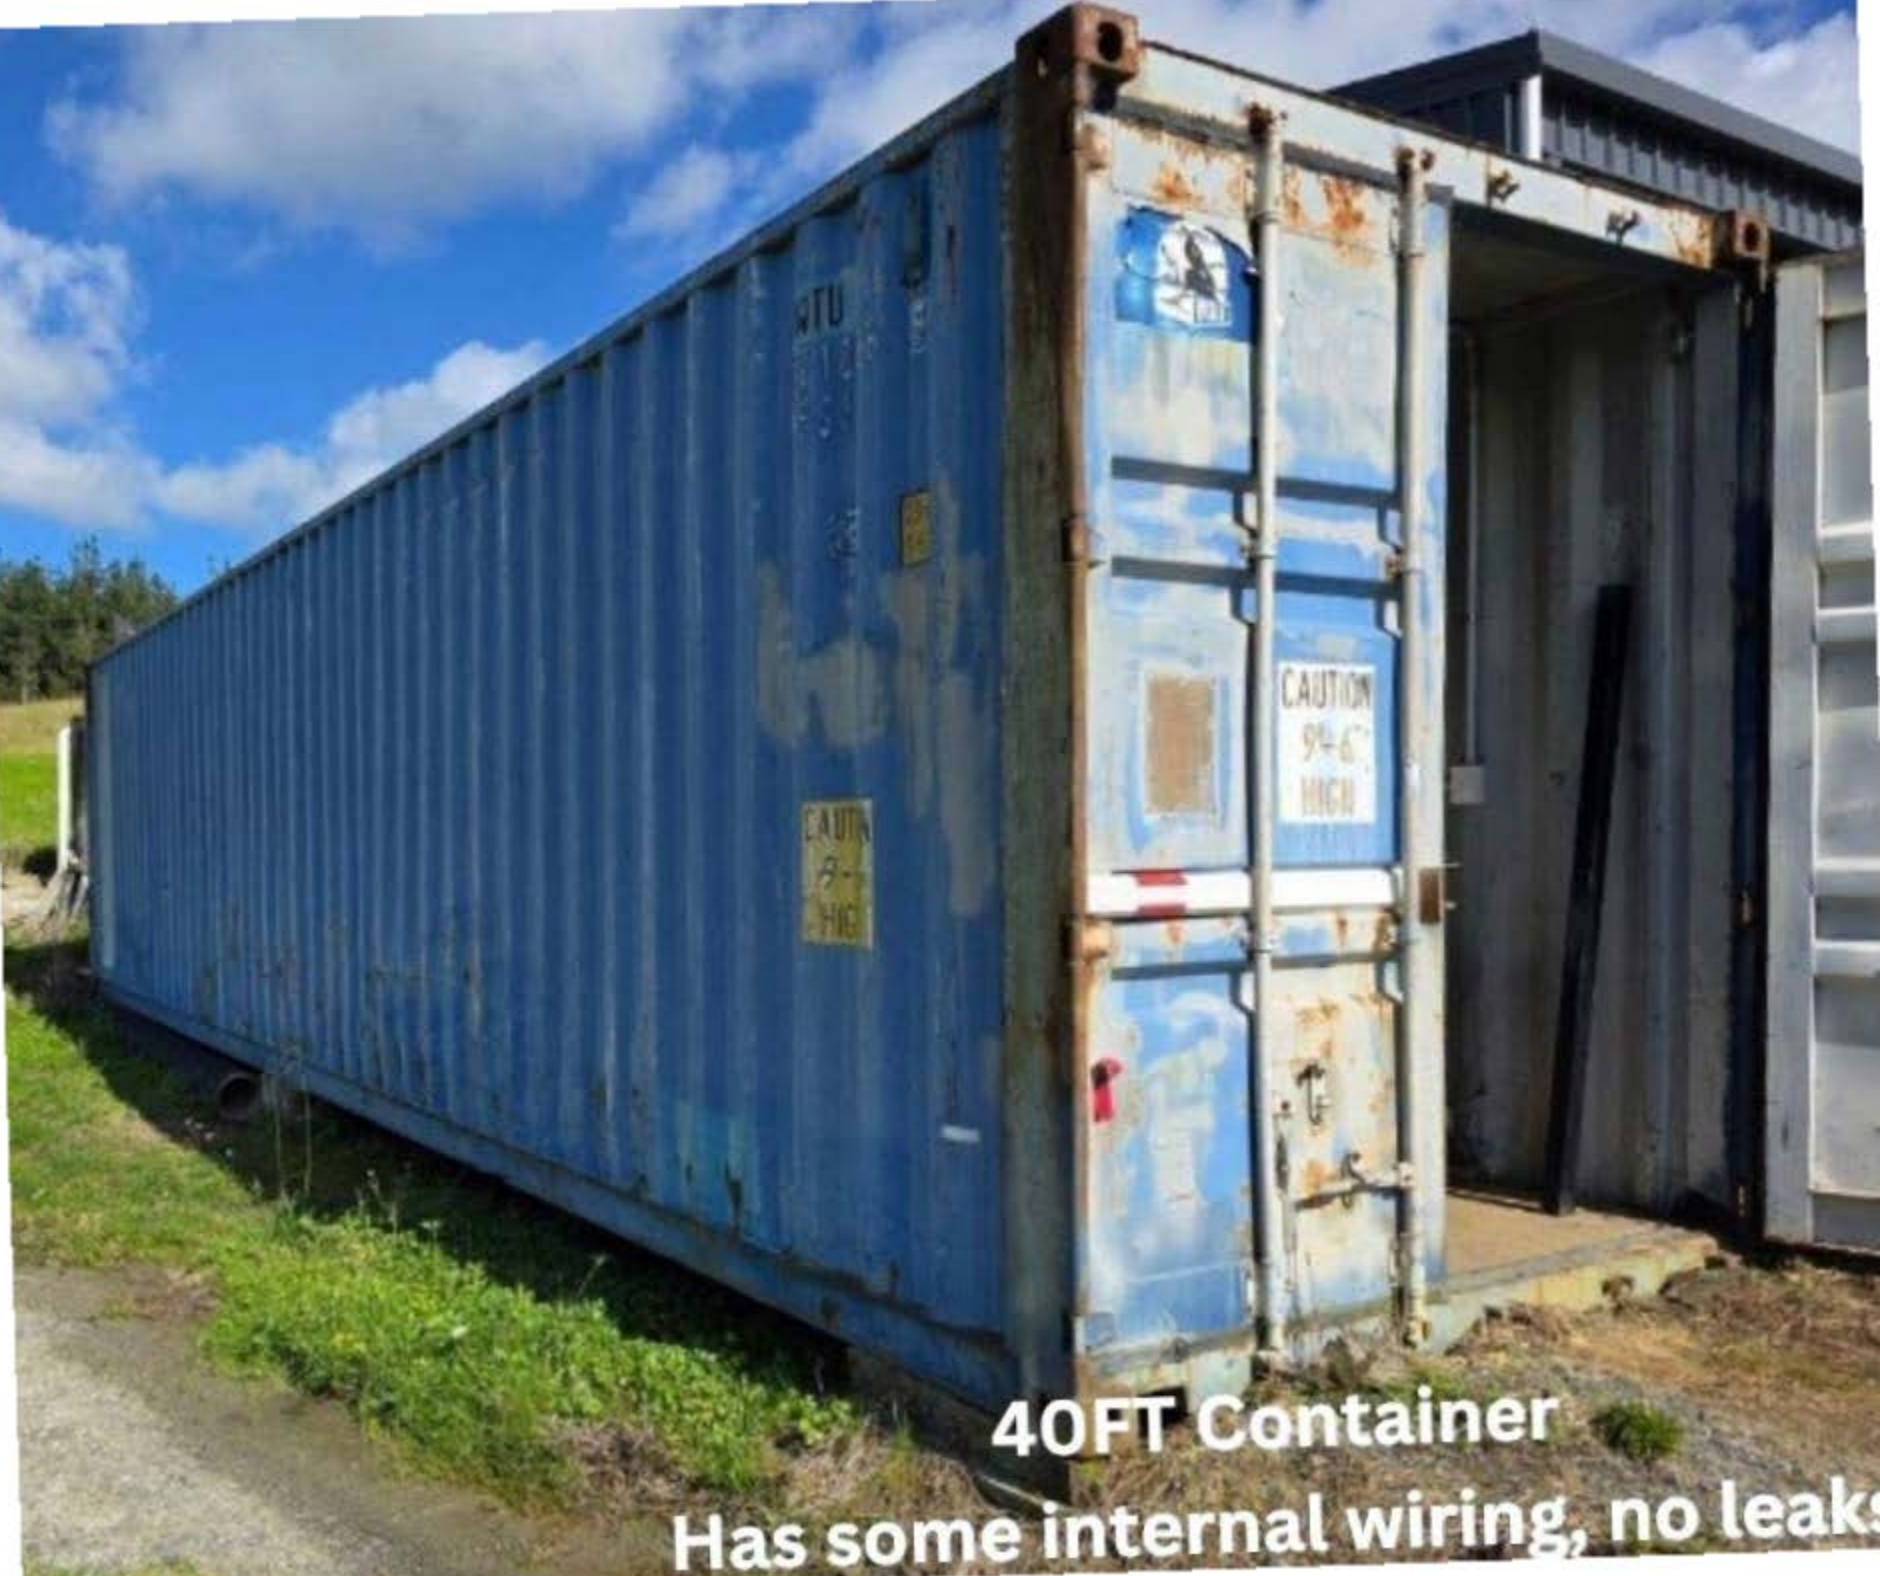

IHI 45NX 4.5 Ton Digger  
6379 Hours

**IHI 45NX 4.5 Ton Digger  
6379 Hours**

**IHI 45NX 4.5 Ton Digger  
6379 Hours**

**40FT Container**

**Has some internal wiring, no leaks**

**40FT Container**  
**Has some internal wiring, no leaks**